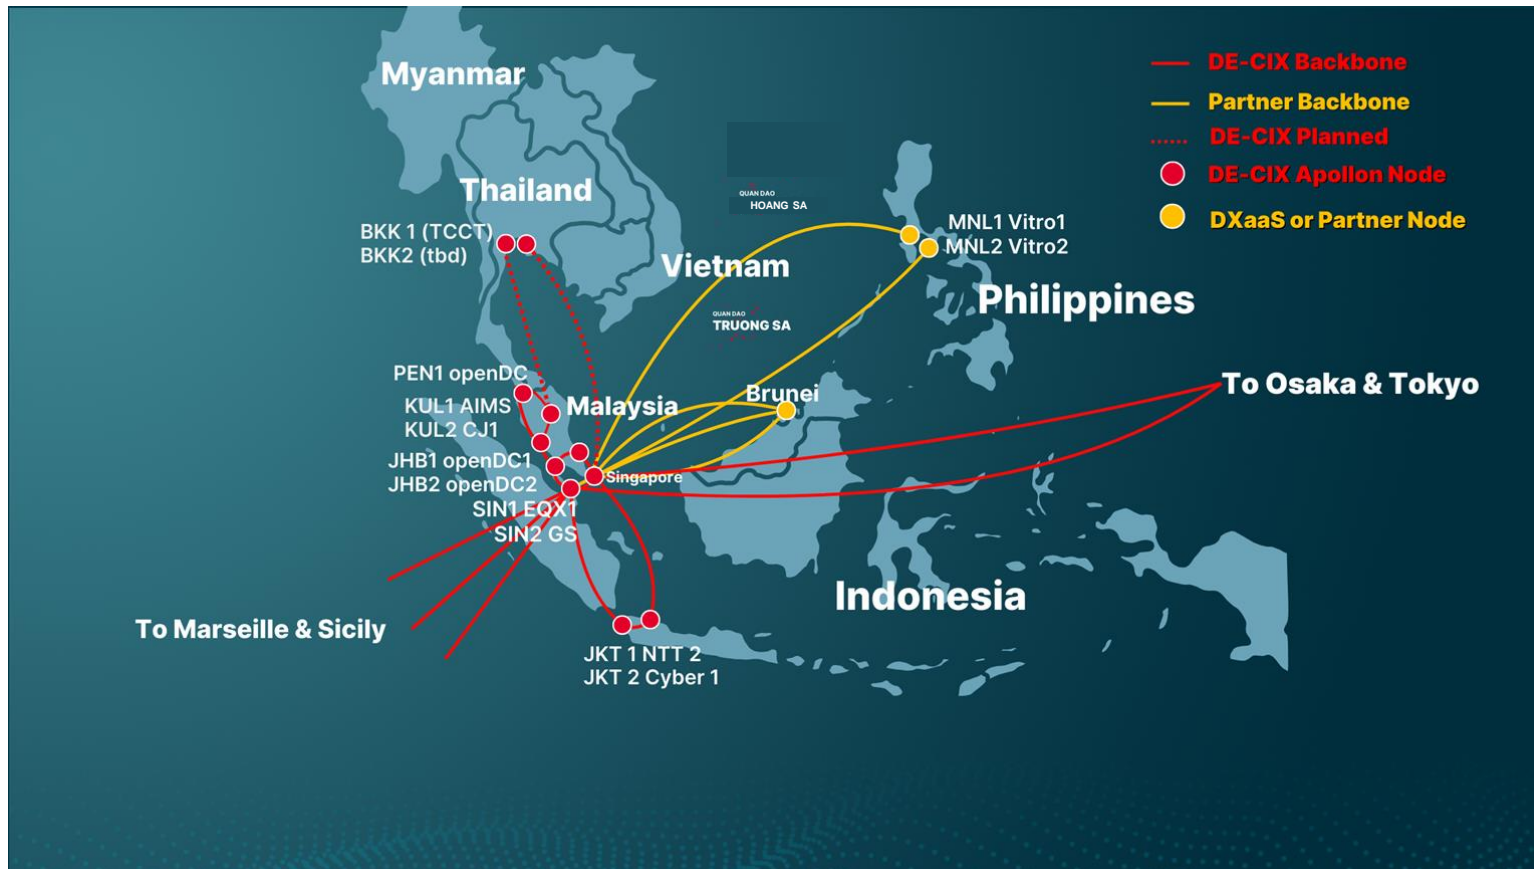

Email : arnold.nipper@de-cix.net